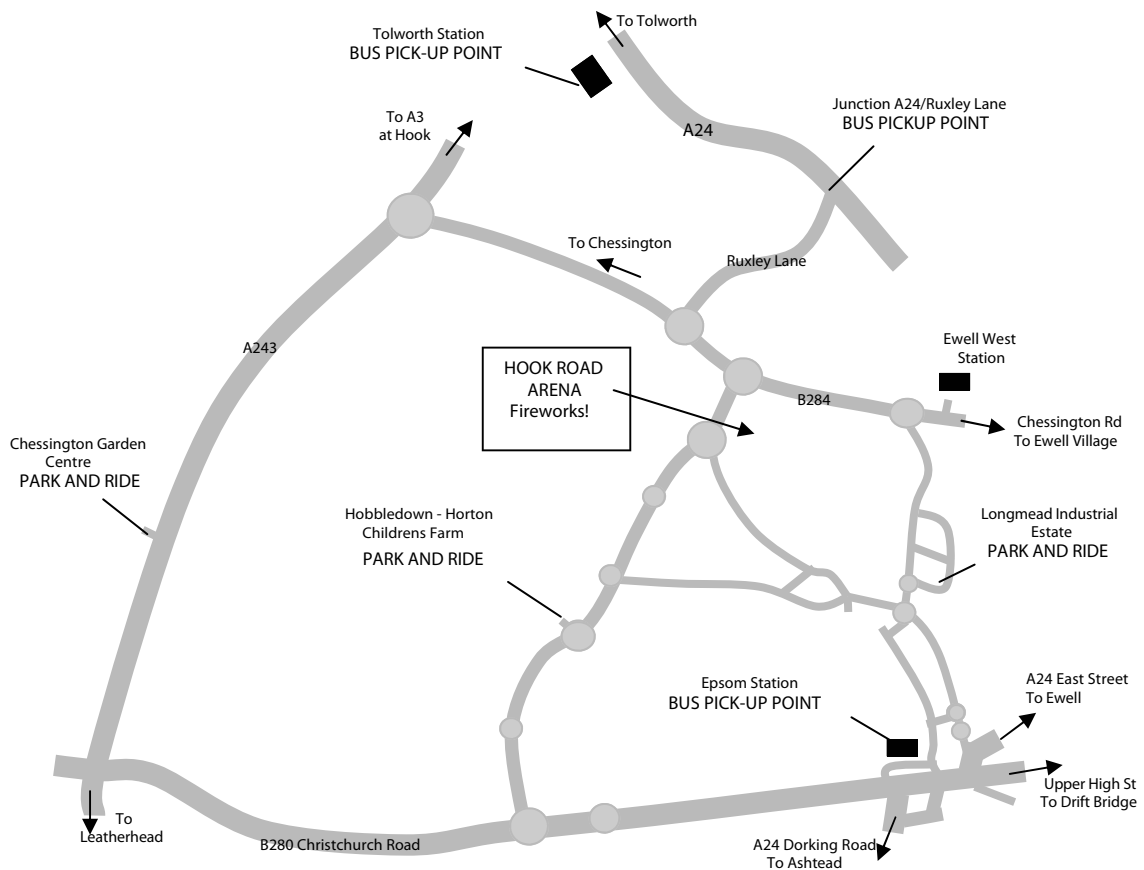

HOW TO GET TO THE FIREWORK DISPLAY by FREE PARK AND RIDE and FREE BUS SERVICES

PARK AND RIDE

- Operates from 5.00pm to 9.45pm
- Last pick-up at 7pm
- Last drop-off at 9.45pm
- NO PARKING AT HOOK ROAD ARENA

PARK AND RIDE CAR PARKS

- Longmead Industrial Estate
- Hobbledown, Horton Childrens Farm
- Chessington Garden Centre

BUS PICK-UP/DROP-OFF POINTS

- Epsom Railway Station
- Tolworth Railway Station
- Junction Ruxley Lane/A24

BUS ROUTES

- Route 1 - Longmead and Epsom Station
- Route 2 - Hobbledown and Chessington
- Route 3 - Tolworth Station and Ruxley Lane/A24

Facilities for the Disabled

We may be able to arrange limited parking for registered disabled - Please phone 01737 279197 in advance to make arrangements. We regret that this event is unsuitable for wheelchair users.